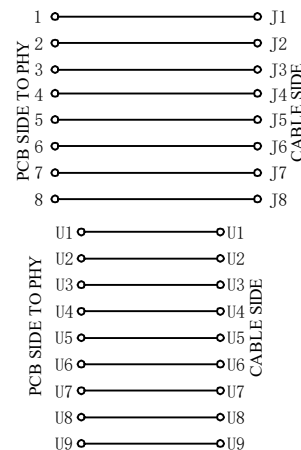

REACH & RoHS  
COMPLIANT

**MATERIAL:**

RJ45:  
HOUSING: PBT,UL94V-0,BLACK.  
RJ45 TERMINAL: PHOSPHOR BRONZE T=0.35MM, G/F" GOLD PLATING.  
USB:  
HOUSING: PBT,UL94V-0,BLUE.  
RJ45 TERMINAL: PHOSPHOR BRONZE T=0.30MM, G/FU" GOLD PLATING.  
SHIELD: ALLOY.

**MACHANICAL:**

DURABILITY: 750 CYCLES MIN,12.5MM/MINUTE.  
INSERTION FORCE: 2.2KG.F MAX.  
RETENTION STRENGTH : 7.7KG.F BETWEEN JACK AND PLUG.  
OPERATING TEMPERATURE: -40°C~+85°C.  
STORAGE TEMPERATURE: -40°C~+85°C.  
ALL CRITICAL DIMENSIONS WITH "\*"

**LED Specification**

| Standard LED Color | LED Wavelength | Foward(A) | Foward(V)  |
|--------------------|----------------|-----------|------------|
| Green              | 568nm          | 20mA      | 1.85-2.45V |
| Yellow             | 585nm          | 20mA      | 1.7-2.2V   |

SHEET  
1/4

UNITS  
MM[INCH]

GENERAL TOLERANCES  
UNLESS SPECIFIED

APPROVED BY:  
Geoffrey.Song

CHECKED BY:  
Elvis.Song

DESIGND BY:  
Sunny.Xu

x±0.35  
.x±0.30  
.xx±0.25  
.xxx±0.10

x°±3.0°  
.x°±2.0°  
.xx°±1.5°  
.xxx°±1.0°