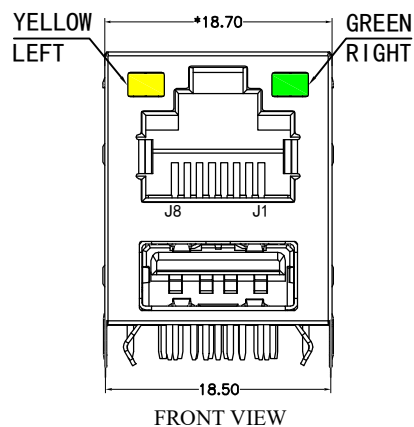

REACH & RoHS
COMPLIANT