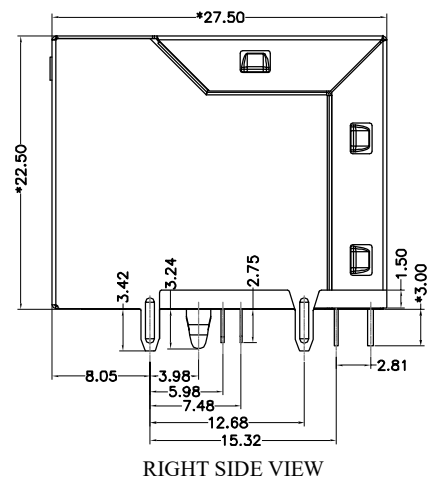

REACH & RoHS
COMPLIANT