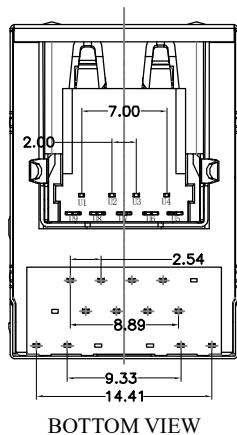

REACH & RoHS
COMPLIANT