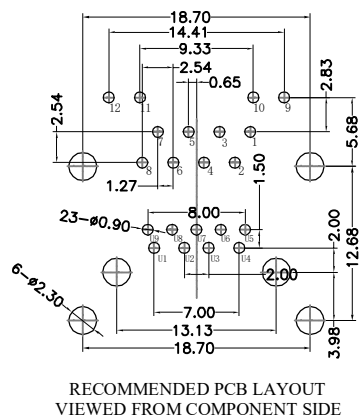

REACH & RoHS
COMPLIANT