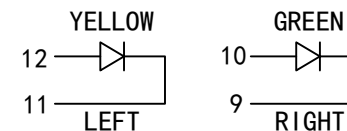

**MACHANICAL:**

DURABILITY: 750 CYCLES MIN,12.5MM/MINUTE.  
INSERTION FORCE: 2.2KG.F MAX.  
RETENTION STRENGTH : 7.7KG.F BETWEEN JACK AND PLUG.  
OPERATING TEMPERATURE: -40°C~+85°C.  
STORAGE TEMPERATURE: -40°C~+85°C.  
ALL CRITICAL DIMENSIONS WITH "\*"

**LED Specification**

| Standard LED Color | LED Wavelength | Foward(A) | Foward(V)  |
|--------------------|----------------|-----------|------------|
| Green              | 568nm          | 20mA      | 1.85-2.45V |
| Yellow             | 585nm          | 20mA      | 1.7-2.2V   |