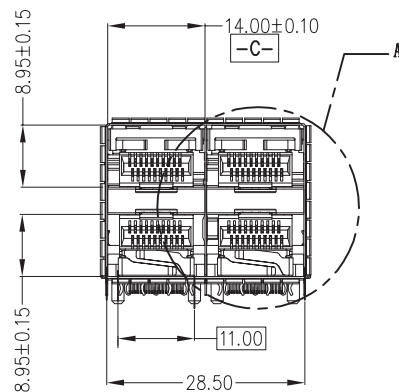

CUSTOMER DRAWING

DETAIL A  
SCALE 2 : 1

DETAIL E  
SCALE 2 : 1

- 1.MATERIAL:  
 CAGE:NICKEL SILVER,THICKNESS:0.25mm  
 CONNECTOR HOUSINGS:GLASS FILLED HIGH TEMP PLASTIC  
 UL:94 V-0,COLOR:BLACK  
 OVER-MOLDED TERMINALS:GLASS FILLED HIGH TEMP PLASTIC:94 V-0 COLOR:BLACK  
 TERMINALS:PHOSPHOR BRONZE C5210-EH T=0.20mm  
 EMI STRAPS:PHOS BRONZE:THICKNESS:0.08MM
- 2.FINISH:  
 EMI STRAPS:1.27MICRONS NICKEL  
 TERMINALS:  
 CONTACT AREA:0.76MICRONS MIN OR 0.38MICRONS MIN , HARD GOLD OVER 1.27~2.5 MICRONS MIN.NICKEL  
 COMPLIANT TAIL-TIN OPTION:2.5~3.5 MICROMETERS MATTE TIN OVER 1.27~2.5 MICROMETERS NICKEL

RoHS Compliant

 沃虎 苏州沃虎电子科技有限公司  
 VOHU Su Zhou Voohu Electronic Tech.Co.Ltd

TITLE: SFP+ 2X2  
 LOW-PROFILE

SIZE  
 A4

UNITS  
 MM[INCH]

GENERAL TOLERANCES  
 UNLESS SPECIFIED

APPROVED BY:  
 Geoffrey. Song

PART NO.:  
 WHSFP15322D003

SACLE  
 1:1

REV  
 A0

x±0.35  
 .x±0.30

x°±3.0°  
 .x°±2.0°

CHECKED BY:  
 Elvis. Song

TEL: +86 400 1048 018

WEB: WWW.WOHU-TEK.COM

REMARK:

SHEET  
 1/4

.xx±0.25  
 .xxx±0.10

.xx°±1.5°  
 .xxx°±1.0°

DESIGND BY:  
 Sunny. Xu

CUSTOMER DRAWING

RoHS Compliant

**沃虎** 苏州沃虎电子科技有限公司  
VOOHU Su Zhou Voohu Electronic Tech.Co.Ltd