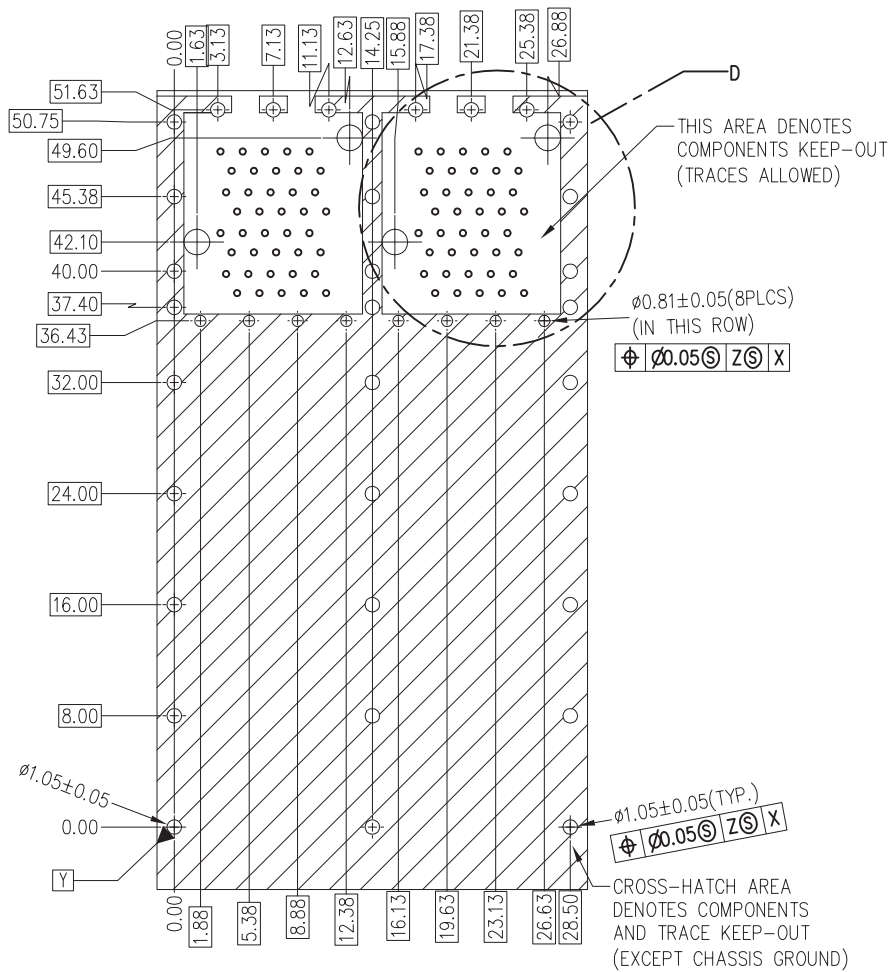

CUSTOMER DRAWING

DETAIL A  
SCALE 2 : 1

DETAIL E  
SCALE 2 : 1

- 1.MATERIAL:  
 CAGE:NICKEL SILVER,THICKNESS:0.25mm  
 CONNECTOR HOUSINGS:GLASS FILLED HIGH TEMP PLASTIC  
 UL:94 V-0,COLOR:BLACK  
 OVER-MOLDED TERMINALS:GLASS FILLED HIGH TEMP PLASTIC:94 V-0 COLOR:BLACK  
 TERMINALS:PHOSPHOR BRONZE C5210-EH T=0.20mm  
 EMI STRAPS:PHOS BRONZE:THICKNESS:0.08MM
- 2.FINISH:  
 EMI STRAPS:1.27MICRONS NICKEL  
 TERMINALS:  
 CONTACT AREA:0.76MICRONS MIN OR 0.38MICRONS MIN , HARD GOLD OVER 1.27~2.5 MICRONS MIN.NICKEL  
 COMPLIANT TAIL-TIN OPTION:2.5~3.5 MICROMETERS MATTE TIN OVER 1.27~2.5 MICROMETERS NICKEL

REMARK:

SHEET  
 1/4

.xx±0.25  
 .xxx±0.10

.xx°±1.5°  
 .xxx°±1.0°

DESIGND BY:  
 Sunny. Xu

CUSTOMER DRAWING

RoHS Compliant

**沃虎** 苏州沃虎电子科技有限公司  
VOOHU Su Zhou Voohu Electronic Tech.Co.Ltd