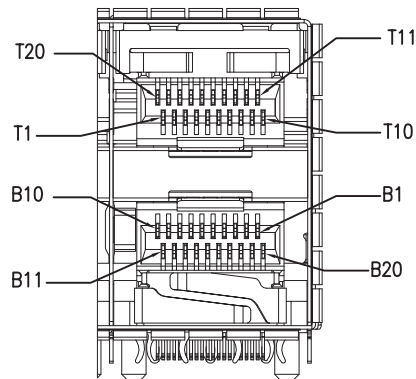

CUSTOMER DRAWING

DETAIL A  
SCALE 2 : 1

DETAIL E  
SCALE 2 : 1

- 1.MATERIAL:  
 CAGE:NICKEL SILVER,THICKNESS:0.25mm  
 CONNECTOR HOUSINGS:GLASS FILLED HIGH TEMP PLASTIC  
 UL:94 V-0,COLOR:BLACK  
 OVER-MOLDED TERMINALS:GLASS FILLED HIGH TEMP PLASTIC:94 V-0 COLOR:BLACK  
 TERMINALS:PHOSPHOR BRONZE C5210-EH T=0.20mm  
 EMI STRAPS:PHOS BRONZE:THICKNESS:0.08MM
- 2.FINISH:  
 EMI STRAPS:1.27MICRONS NICKEL  
 TERMINALS:  
 CONTACT AREA:0.76MICRONS MIN OR 0.38MICRONS MIN , HARD GOLD OVER 1.27~2.5 MICRONS MIN.NICKEL  
 COMPLIANT TAIL-TIN OPTION:2.5~3.5 MICROMETERS MATTE TIN OVER 1.27~2.5 MICROMETERS NICKEL

RoHS Compliant

 沃虎 苏州沃虎电子科技有限公司  
 VOHU Su Zhou Voohu Electronic Tech.Co.Ltd

TITLE: SFP+ 2X2  
 LOW-PROFILE

SIZE  
 A4

UNITS  
 MM[INCH]

GENERAL TOLERANCES  
 UNLESS SPECIFIED

APPROVED BY:  
 Geoffrey. Song