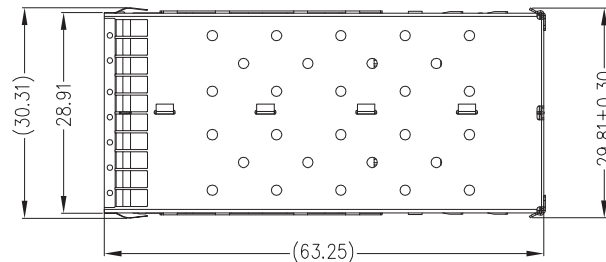

CUSTOMER DRAWING

DETAIL A  
SCALE 2 : 1

DETAIL E  
SCALE 2 : 1

- 1.MATERIAL:  
 CAGE:NICKEL SILVER,THICKNESS:0.25mm  
 CONNECTOR HOUSINGS:GLASS FILLED HIGH TEMP PLASTIC  
 UL:94 V-0,COLOR:BLACK  
 OVER-MOLDED TERMINALS:GLASS FILLED HIGH TEMP PLASTIC:94 V-0 COLOR:BLACK  
 TERMINALS:PHOSPHOR BRONZE C5210-EH T=0.20mm  
 EMI STRAPS:PHOS BRONZE:THICKNESS:0.08MM
- 2.FINISH:  
 EMI STRAPS:1.27MICRONS NICKEL  
 TERMINALS:  
 CONTACT AREA:0.76MICRONS MIN OR 0.38MICRONS MIN , HARD GOLD OVER 1.27~2.5 MICRONS MIN.NICKEL  
 COMPLIANT TAIL-TIN OPTION:2.5~3.5 MICROMETERS MATTE TIN OVER 1.27~2.5 MICROMETERS NICKEL

RoHS Compliant

 沃虎 苏州沃虎电子科技有限公司  
 VOHU Su Zhou Voohu Electronic Tech.Co.Ltd

TITLE: SFP+ 2X2  
 LOW-PROFILE

SIZE  
 A4

UNITS  
 MM[INCH]

GENERAL TOLERANCES  
 UNLESS SPECIFIED

APPROVED BY:  
 Geoffrey. Song