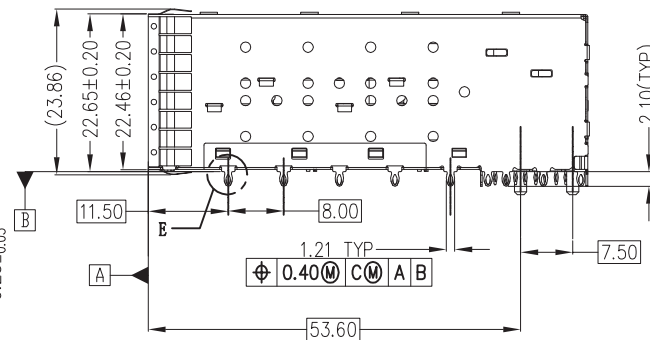

CUSTOMER DRAWING

DETAIL A  
SCALE 2 : 1

DETAIL E  
SCALE 2 : 1

- 1.MATERIAL:  
 CAGE:NICKEL SILVER,THICKNESS:0.25mm  
 CONNECTOR HOUSINGS:GLASS FILLED HIGH TEMP PLASTIC  
 UL:94 V-0,COLOR:BLACK  
 OVER-MOLDED TERMINALS:GLASS FILLED HIGH TEMP PLASTIC:94 V-0 COLOR:BLACK  
 TERMINALS:PHOSPHOR BRONZE C5210-EH T=0.20mm  
 EMI STRAPS:PHOS BRONZE:THICKNESS:0.08MM
- 2.FINISH:  
 EMI STRAPS:1.27MICRONS NICKEL  
 TERMINALS:  
 CONTACT AREA:0.76MICRONS MIN OR 0.38MICRONS MIN , HARD GOLD OVER 1.27~2.5 MICRONS MIN.NICKEL  
 COMPLIANT TAIL-TIN OPTION:2.5~3.5 MICROMETERS MATTE TIN OVER 1.27~2.5 MICROMETERS NICKEL

RoHS Compliant

 沃虎 苏州沃虎电子科技有限公司  
 VOHU Su Zhou Voohu Electronic Tech.Co.Ltd

TITLE: SFP+ 2X2  
 LOW-PROFILE

SIZE  
 A4

UNITS  
 MM[INCH]

GENERAL TOLERANCES  
 UNLESS SPECIFIED

APPROVED BY:  
 Geoffrey. Song

REMARK:

SHEET  
 1/4

.xx±0.25  
 .xxx±0.10

.xx°±1.5°  
 .xxx°±1.0°

DESIGND BY:  
 Sunny. Xu

CUSTOMER DRAWING

RoHS Compliant

**沃虎** 苏州沃虎电子科技有限公司  
VOOHU Su Zhou Voohu Electronic Tech.Co.Ltd