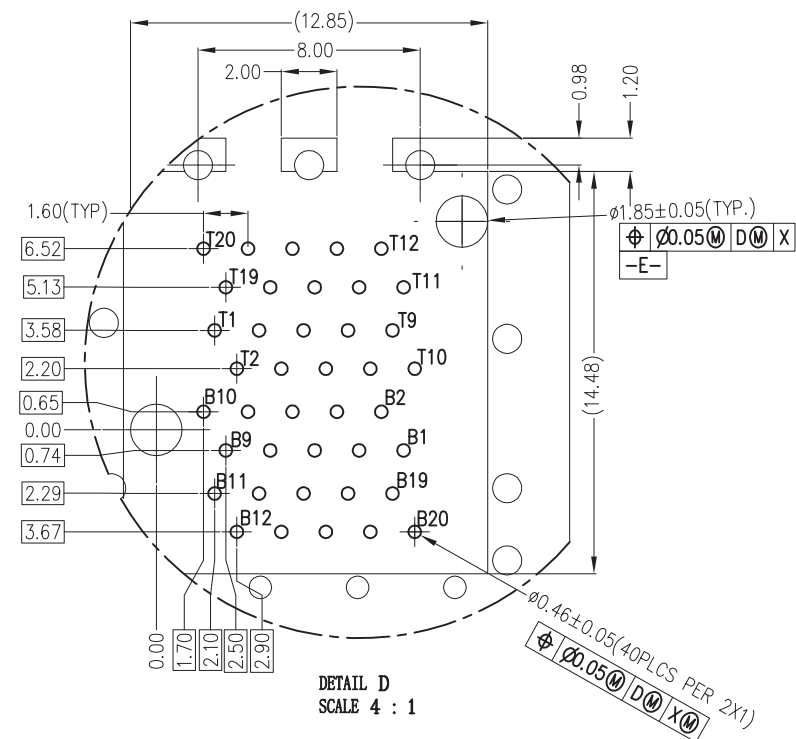

CUSTOMER DRAWING

DETAIL A  
SCALE 2 : 1

DETAIL E  
SCALE 2 : 1

- 1.MATERIAL:  
 CAGE:NICKEL SILVER,THICKNESS:0.25mm  
 CONNECTOR HOUSINGS:GLASS FILLED HIGH TEMP PLASTIC  
 UL:94 V-0,COLOR:BLACK  
 OVER-MOLDED TERMINALS:GLASS FILLED HIGH TEMP PLASTIC:94 V-0 COLOR:BLACK  
 TERMINALS:PHOSPHOR BRONZE C5210-EH T=0.20mm  
 EMI STRAPS:PHOS BRONZE:THICKNESS:0.08MM
- 2.FINISH:  
 EMI STRAPS:1.27MICRONS NICKEL  
 TERMINALS:  
 CONTACT AREA:0.76MICRONS MIN OR 0.38MICRONS MIN , HARD GOLD OVER 1.27~2.5 MICRONS MIN.NICKEL  
 COMPLIANT TAIL-TIN OPTION:2.5~3.5 MICROMETERS MATTE TIN OVER 1.27~2.5 MICROMETERS NICKEL

REMARK:

SHEET  
 1/4

.xx±0.25  
 .xxx±0.10

.xx°±1.5°  
 .xxx°±1.0°

DESIGND BY:  
 Sunny. Xu

CUSTOMER DRAWING

RoHS Compliant

**沃虎** 苏州沃虎电子科技有限公司  
VOOHU Su Zhou Voohu Electronic Tech.Co.Ltd

TITLE: SFP+ 2X2  
LOW-PROFILE

SIZE  
A4  
UNITS  
MM[INCH]

GENERAL TOLERANCES  
UNLESS SPECIFIED

APPROVED BY:  
Geoffrey. Song

PART NO.:  
WHSFP15322D003

SACLE  
1:1  
REV  
A0

$x \pm 0.35$   
 $x^\circ \pm 3.0^\circ$   
 $.x \pm 0.30$   
 $.x^\circ \pm 2.0^\circ$