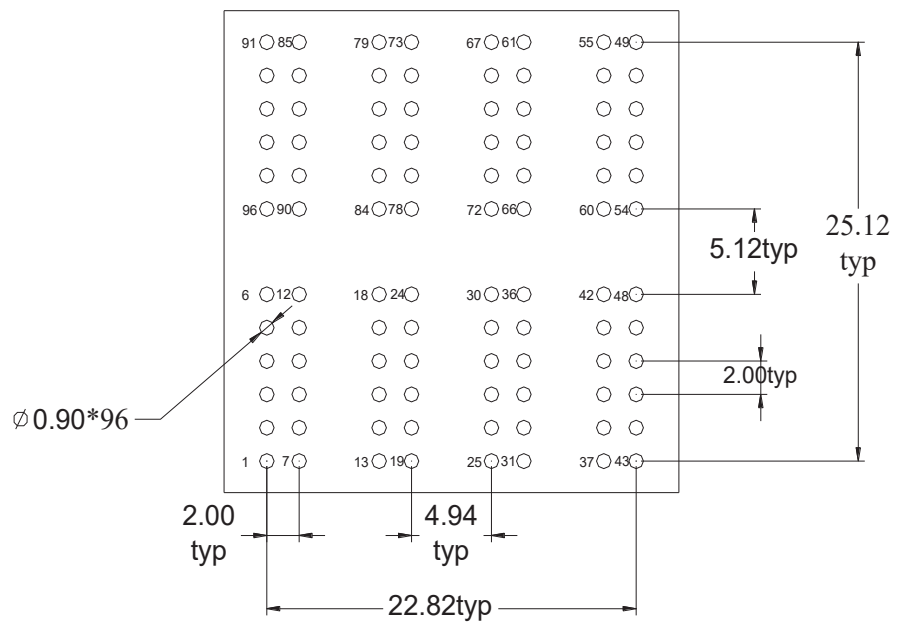

A. MECHANICAL(unit:mm)

B. PCB Layout mounting Hole(Top View)

 苏州沃虎电子科技有限公司 Su Zhou Voohu Electronic Tech.Co.Ltd	TITLE: 100/1000 BASE-T		SIZE A4	UNITS MM[INCH]	GENERAL TOLERANCES UNLESS SPECIFIED		APPROVED BY: Geoffrey.Song
	PART NO.: WHDG96502 G		SACLE 1:1	REV A0	.xx±0.35	x°±3.0°	CHECKED BY: Elvis.Song
	REMARK:		SHEET 1/3		.xxx±0.10	.xx°±1.5°	DESIGND BY: Sunny.Xu
TEL: +86 400 1048 018	WEB: WWW.WOHU-TEK.COM						

C. SCHEMATICS

VOOHU 苏州沃虎电子科技有限公司
Su Zhou Voohu Electronic Tech.Co.Ltd

TITLE:
100/1000 BASE-T

SIZE
A4

UNITS
MM[INCH]

GENERAL TOLERANCES
UNLESS SPECIFIED

APPROVED BY:
Geoffrey.Song

PART NO.:
WHDG96502 G

DESIGND BY:
Sunny.Xu

D. ELECTRICAL SPECIFICATIONS @25°C

1. OCL: 350 uH Min @ 100KHz, 0.1V 8mA DC BIAS
2. Leakage Inductance: 0.5 uH Max @ 100KHz, 0.1V
3. DCR: 1400 mΩ Max
4. Turns Ratio: 1CT:1CT±5%
5. Insertion Loss: -1.2 dB Max @ 0.5-1 MHz
-0.2-0.002*f^{1.4} dB Max @ 1-125 MHz
6. Return Loss: -16 dB Min @ 1-40 MHz
-10+20*log (f/80) dB Min @ 40.1-100 MHz
7. Cross Talk: -30 dB Min @ 1-100 MHz
8. Common Mode Rejection: -30 dB Min @ 1-100 MHz
9. Isolation Hipot: 1500VAC 1mA 60S
10. Operating temperature 0°C to +70°C
11. Storage temperature -40°C to +85°C

E. PACKAGE INFORMATION

Tube: 530*30.64*21.7mm

Package Quantity:

One Tube=17Pcs

One Inner Carton=17*20=340Pcs

One Export Carton=340*4=1360Pcs

Inner Carton: L575*W170*H87mm

Export Carton: L583*W380*H210mm