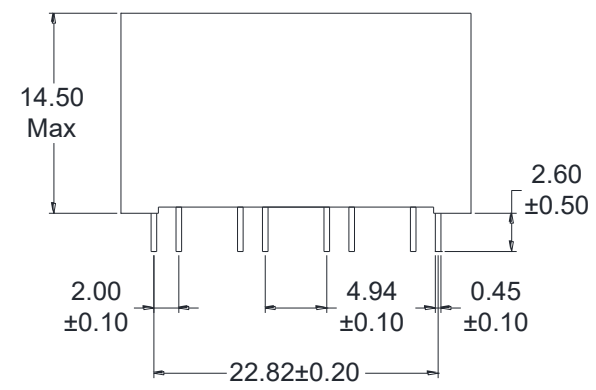

A. MECHANICAL(unit:mm)

B. PCB Layout mounting Hole(Top View)

 苏州沃虎电子科技有限公司 Su Zhou Voohu Electronic Tech.Co.Ltd	TITLE: 100/1000 BASE-T		SIZE A4	UNITS MM[INCH]	GENERAL TOLERANCES UNLESS SPECIFIED		APPROVED BY: Geoffrey.Song
	PART NO.: WHDG96502 G		SACLE 1:1	REV A0	.xx±0.35	x°±3.0°	CHECKED BY: Elvis.Song
	REMARK:		SHEET 1/3		.xxx±0.10	.xx°±1.5°	DESIGND BY: Sunny.Xu
TEL: +86 400 1048 018	WEB: WWW.WOHU-TEK.COM						

C. SCHEMATICS

VOOHU 苏州沃虎电子科技有限公司
Su Zhou Voohu Electronic Tech.Co.Ltd

TITLE:
100/1000 BASE-T

SIZE
A4

UNITS
MM[INCH]

GENERAL TOLERANCES
UNLESS SPECIFIED

APPROVED BY:
Geoffrey.Song

PART NO.:
WHDG96502 G

DESIGND BY:
Sunny.Xu

D. ELECTRICAL SPECIFICATIONS @25°C

1. OCL: 350 uH Min @ 100KHz, 0.1V 8mA DC BIAS
2. Leakage Inductance: 0.5 uH Max @ 100KHz, 0.1V
3. DCR: 1400 mΩ Max
4. Turns Ratio: 1CT:1CT±5%
5. Insertion Loss: -1.2 dB Max @ 0.5-1 MHz
-0.2-0.002*f^{1.4} dB Max @ 1-125 MHz
6. Return Loss: -16 dB Min @ 1-40 MHz
-10+20*log (f/80) dB Min @ 40.1-100 MHz
7. Cross Talk: -30 dB Min @ 1-100 MHz
8. Common Mode Rejection: -30 dB Min @ 1-100 MHz
9. Isolation Hipot: 1500VAC 1mA 60S
10. Operating temperature 0°C to +70°C
11. Storage temperature -40°C to +85°C

E. PACKAGE INFORMATION

Tube: 530*30.64*21.7mm

Package Quantity:

One Tube=17Pcs

One Inner Carton=17*20=340Pcs

One Export Carton=340*4=1360Pcs

Inner Carton: L575*W170*H87mm

Export Carton: L583*W380*H210mm