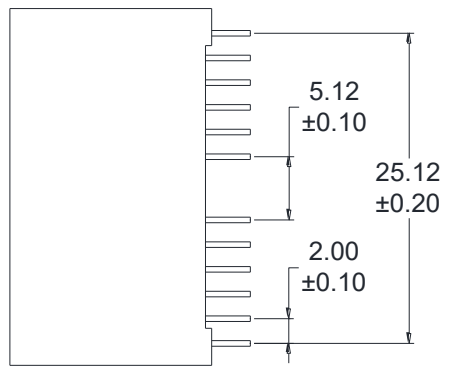

A. MECHANICAL(unit:mm)

B. PCB Layout mounting Hole(Top View)

 苏州沃虎电子科技有限公司 Su Zhou Voohu Electronic Tech.Co.Ltd	TITLE: 100/1000 BASE-T		SIZE A4	UNITS MM[INCH]	GENERAL TOLERANCES UNLESS SPECIFIED		APPROVED BY: Geoffrey.Song
	PART NO.: WHDG96502 G		SACLE 1:1	REV A0	.xx±0.35	x°±3.0°	CHECKED BY: Elvis.Song
	REMARK:		SHEET 1/3		.xxx±0.10	.xx°±1.5°	DESIGND BY: Sunny.Xu
TEL: +86 400 1048 018	WEB: WWW.WOHU-TEK.COM						

C. SCHEMATICS

VOOHU 苏州沃虎电子科技有限公司
Su Zhou Voohu Electronic Tech.Co.Ltd

TITLE:
100/1000 BASE-T

SIZE
A4

UNITS
MM[INCH]

GENERAL TOLERANCES
UNLESS SPECIFIED

APPROVED BY:
Geoffrey.Song

PART NO.:
WHDG96502 G

DESIGND BY:
Sunny.Xu

D. ELECTRICAL SPECIFICATIONS @25°C

1. OCL: 350 uH Min @ 100KHz, 0.1V 8mA DC BIAS
2. Leakage Inductance: 0.5 uH Max @ 100KHz, 0.1V
3. DCR: 1400 mΩ Max
4. Turns Ratio: 1CT:1CT±5%
5. Insertion Loss: -1.2 dB Max @ 0.5-1 MHz
-0.2-0.002*f^{1.4} dB Max @ 1-125 MHz
6. Return Loss: -16 dB Min @ 1-40 MHz
-10+20*log (f/80) dB Min @ 40.1-100 MHz
7. Cross Talk: -30 dB Min @ 1-100 MHz
8. Common Mode Rejection: -30 dB Min @ 1-100 MHz
9. Isolation Hipot: 1500VAC 1mA 60S
10. Operating temperature 0°C to +70°C
11. Storage temperature -40°C to +85°C

E. PACKAGE INFORMATION

Tube: 530*30.64*21.7mm

Package Quantity:

One Tube=17Pcs

One Inner Carton=17*20=340Pcs

One Export Carton=340*4=1360Pcs

Inner Carton: L575*W170*H87mm

Export Carton: L583*W380*H210mm